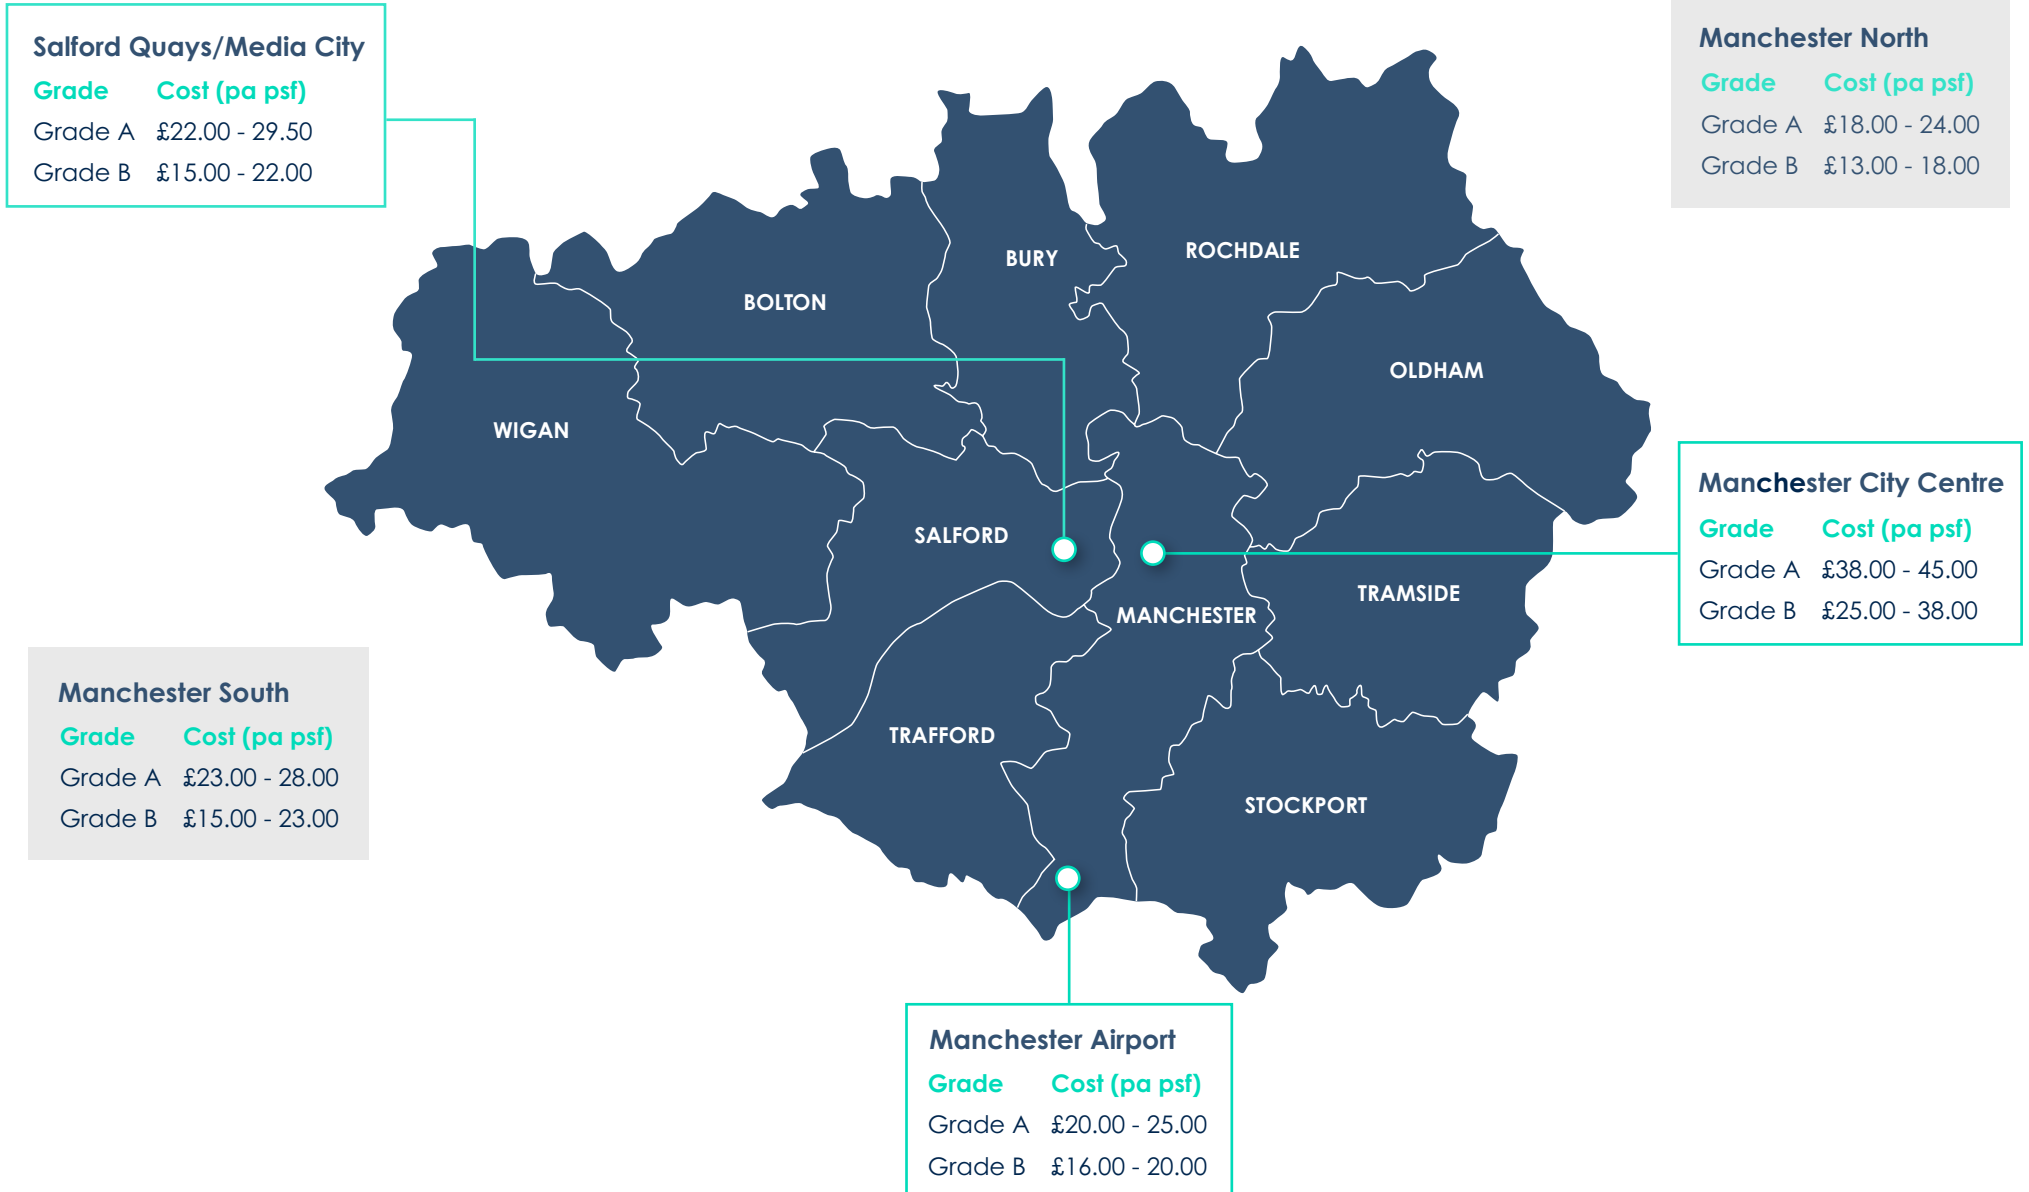

Newsteer
REAL ESTATE ADVISERS

Market Rent Guides

H2 2024

Market Rent Guide

Offices – London

Market Rent Guide

Offices – Regional South East

Offices – Manchester