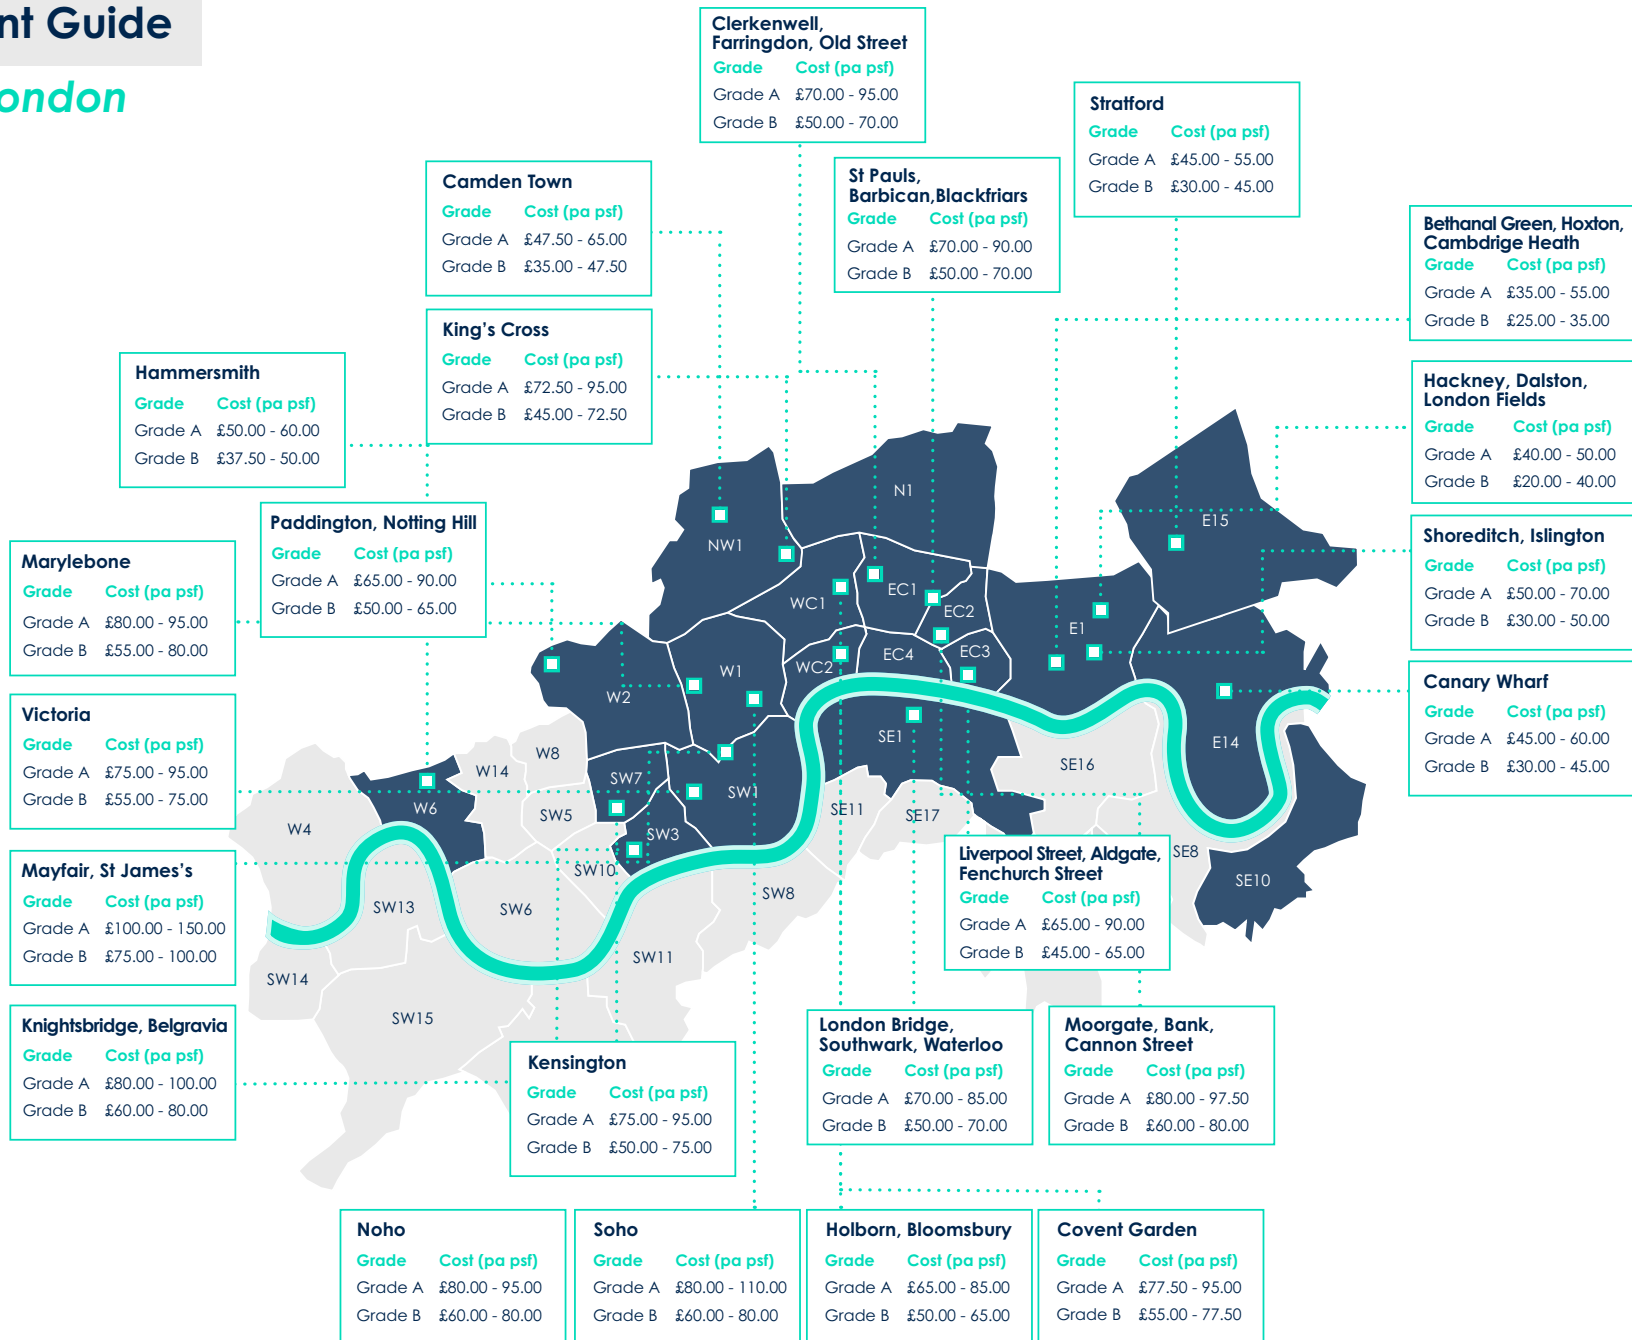

Newsteer
REAL ESTATE ADVISERS

Market Rent Guides

H2 2024

Market Rent Guide

Offices – London

Market Rent Guide

Offices – Regional South East

Offices – Manchester