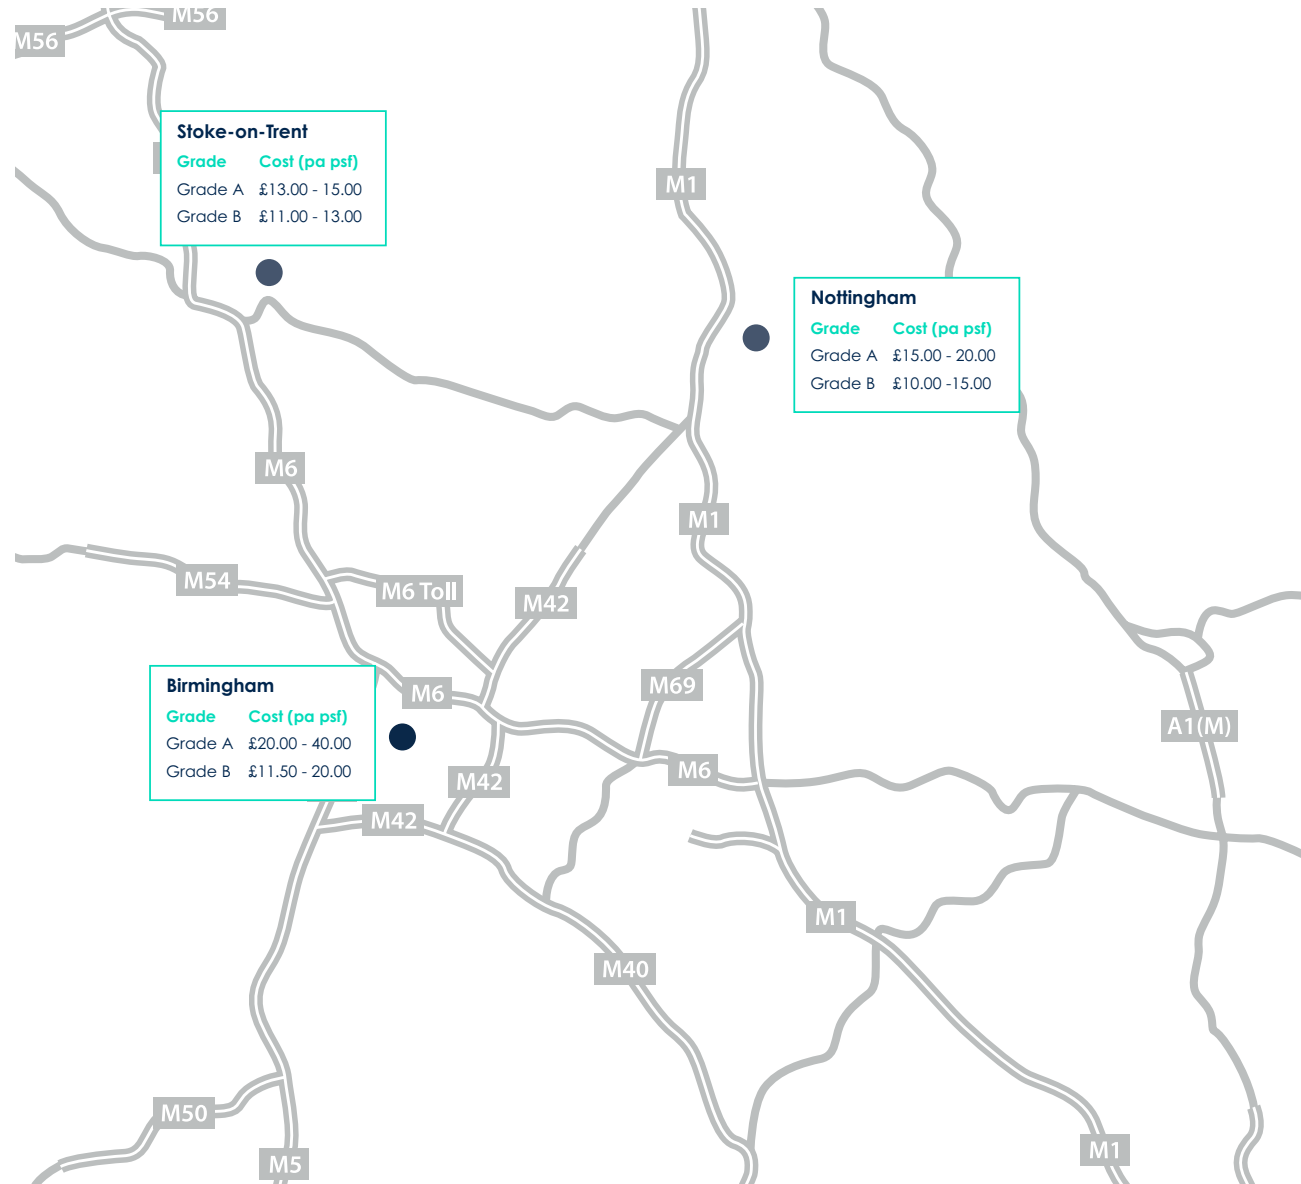

Newsteer
REAL ESTATE ADVISERS

Market Rent Guides

H2 2024

Market Rent Guide

Offices – London

Market Rent Guide

Offices – Regional South East

Offices – Manchester