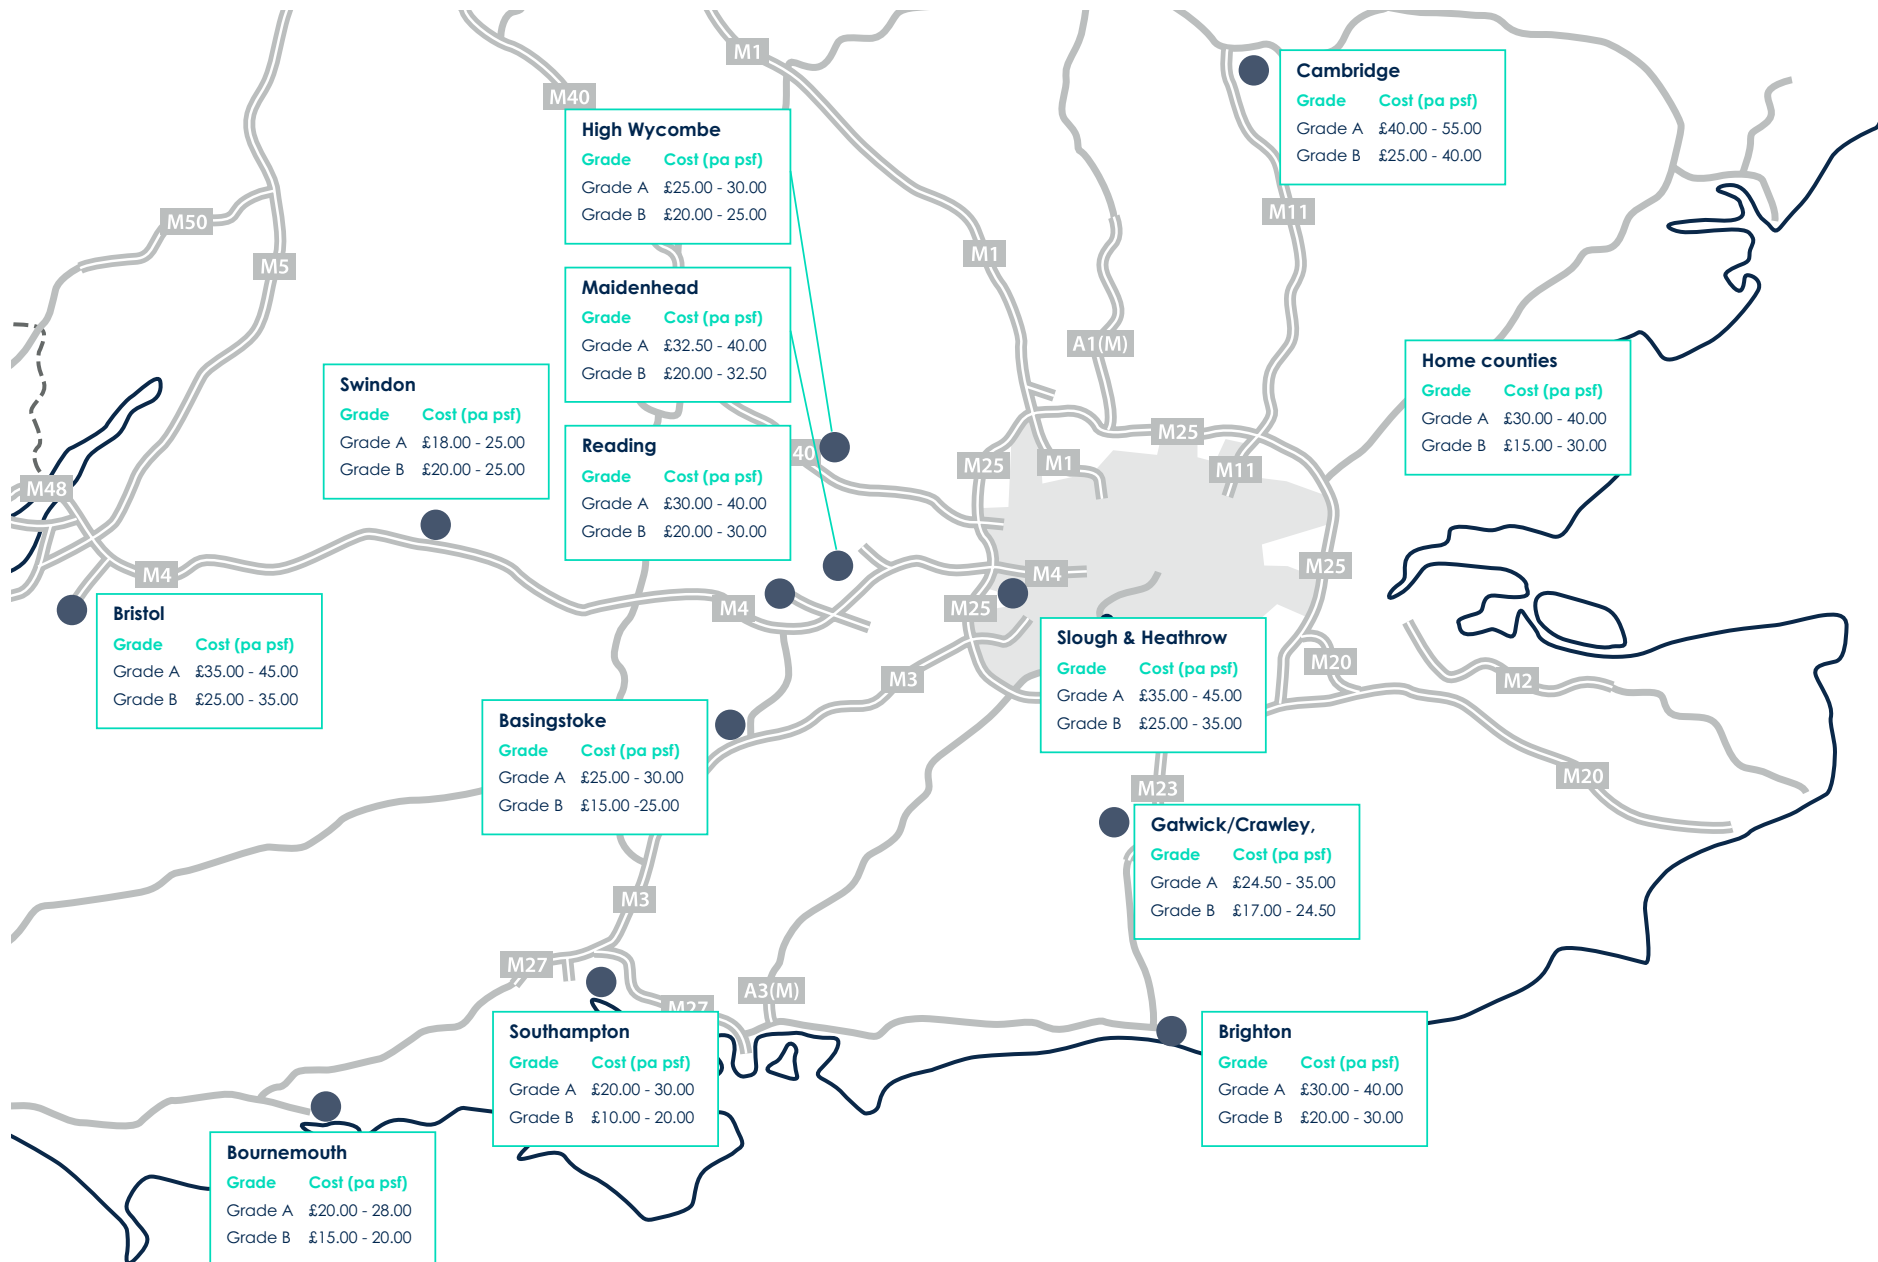

Newsteer
REAL ESTATE ADVISERS

Market Rent Guides

H2 2024

Market Rent Guide

Offices – London

Market Rent Guide

Offices – Regional South East

Offices – Manchester