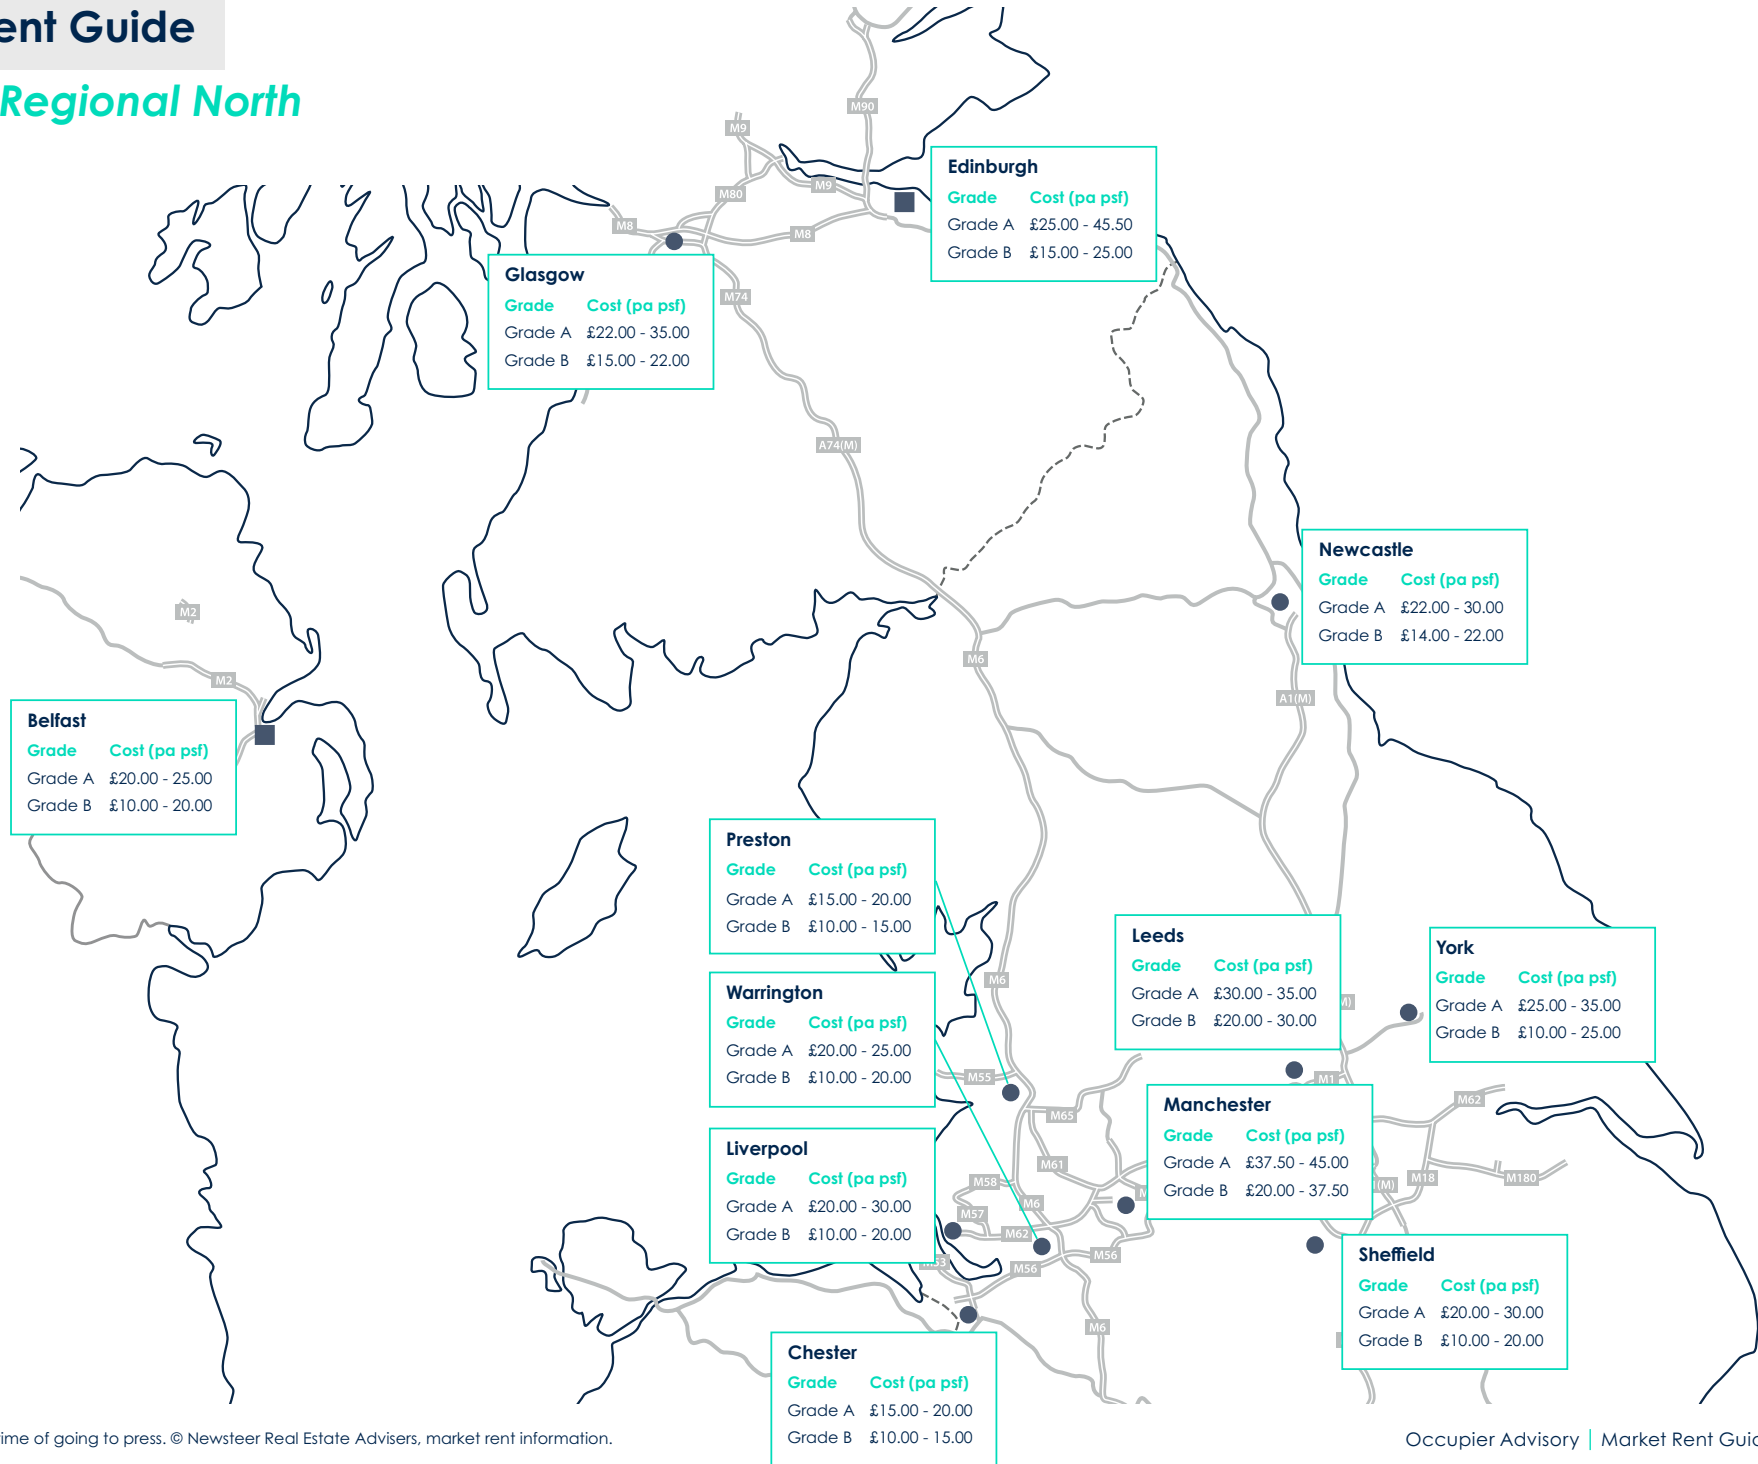

Newsteer
REAL ESTATE ADVISERS

Market Rent Guides

H2 2024

Market Rent Guide

Offices – London

Market Rent Guide

Offices – Regional South East

Offices – Manchester